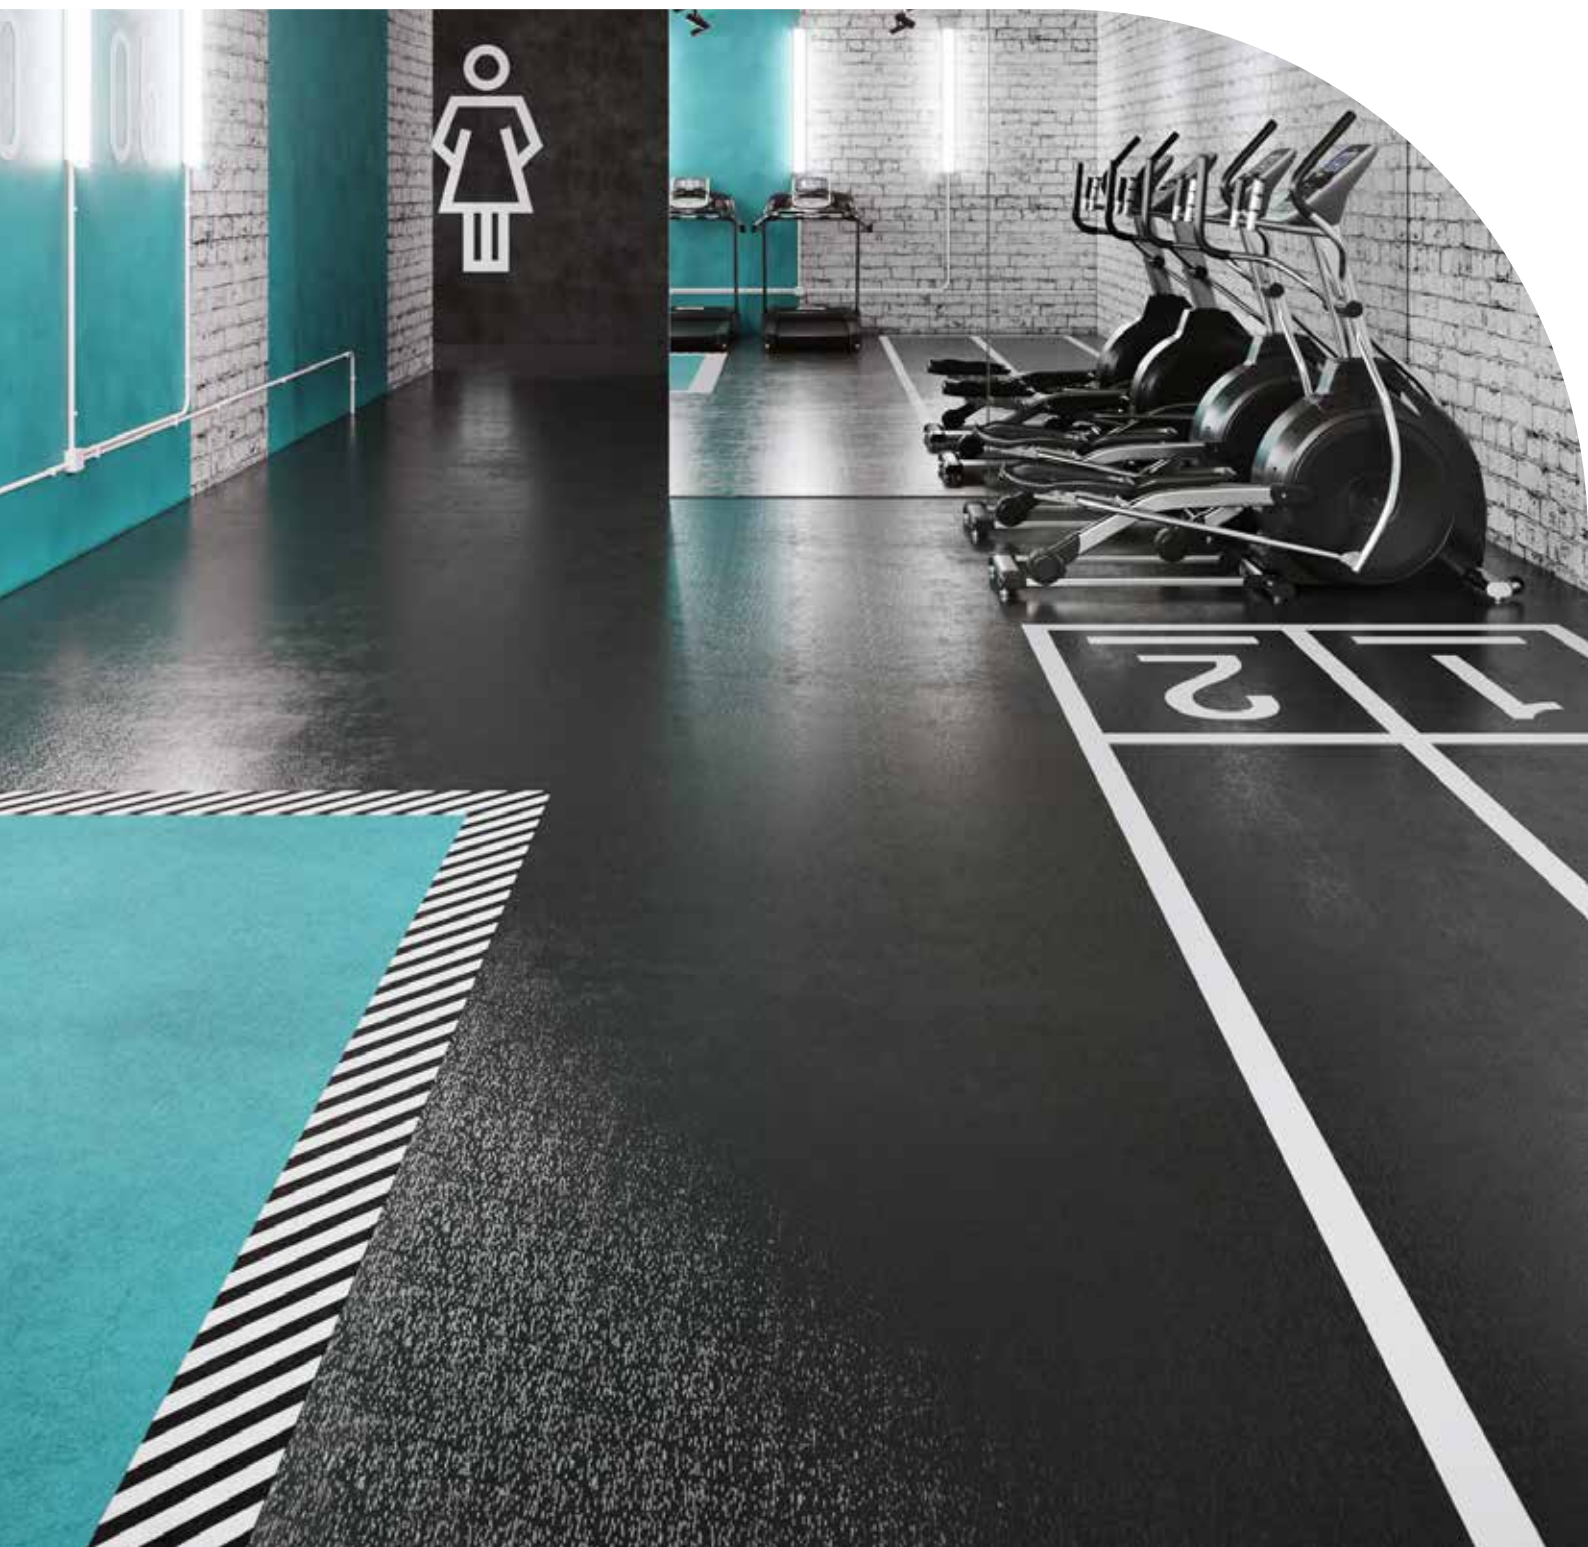

G-FLOOR

2440GSM LONG TERM FLOORING

Applications

RETAIL POS
& HOSPITALITY

TRADE SHOWS &
SHOW ROOMS

STAGES, TV SETS
& MOVIE SETS

MUSEUMS &
GALLERIES

Printing Compatibility

SOLVENT

ECO-SOLVENT

UV GEL & CURABLE

G-FLOOR

2440GSM LONG TERM FLOORING

Description

Highly durable, premium printable floor graphics that are reusable, easy to clean and don't require adhesive. G-Floor is slip, tear, chemical and waterproof.

Applications

RETAIL POS & HOSPITALITY

TRADE SHOWS & SHOW ROOMS

STAGES, TV SETS & MOVIE SETS

MUSEUMS & GALLERIES

Technical Specifications

Roll Widths	152cm, 304cm	Roll Length	18.59m
Finish	Ceramic Matte	Nominal Weight	2440gsm
Thickness	1.90mm	Fabric Type	100% Polyvinyl